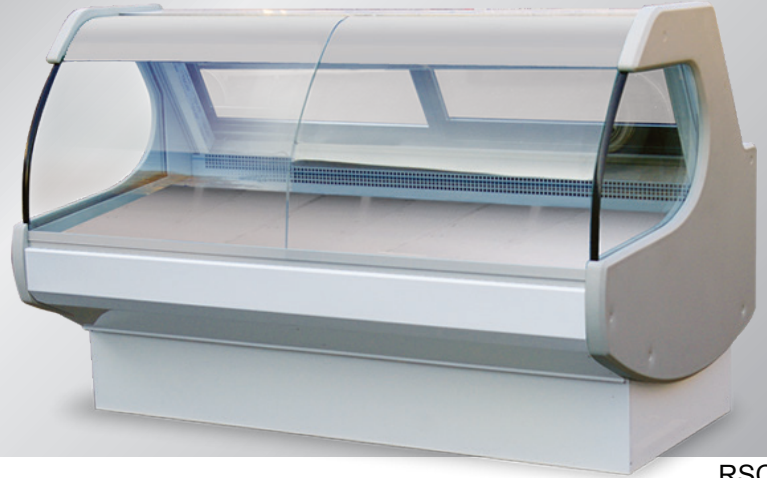

### RSCD

Curved Glass, Self Contained

**REFRIGERATED  
DELI/MEAT/CHEESE/SALAD  
CASE W/ SLIDING BACK DOOR**

RSCD6

### Standard Features

- Curved front glass
- Stainless-steel top counter
- Interior LED lighting
- ABS sides
- Front and base white finish
- Automatic defrost cycle
- Front glass defogging system (self-contained case only)
- Gravity cooling system
- Digital temperature display
- Automatic condensation disposal
- Front bumper - different colours available
- Additional refrigerated under-shelf storage cabinet
- Flat inserts

### Options

- Remote compressor
- Possibility of multiplexing
- All stainless-steel base and front
- Mezzanine shelf with light
- Variety of finished colours
- Fresh seafood display case (RSCFID) available
- Steps insert