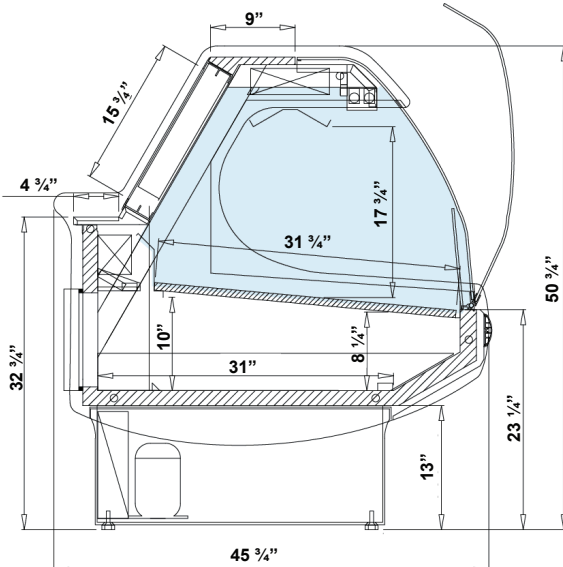

Technical Drawing

***All equipment are designed to operate in a controlled environment below 75°F (+24°C) temperature and HR 55% relative humidity.

Voltage

- RSCD4,6 : 115V | 1ph | 60 Hz | 8A, max. fuse: 15A
- RSCD8 : 115V | 1ph | 60 Hz | 15A, max. fuse: 20A

* Specifications are subject to change without notice.

**All measurements are approximates.