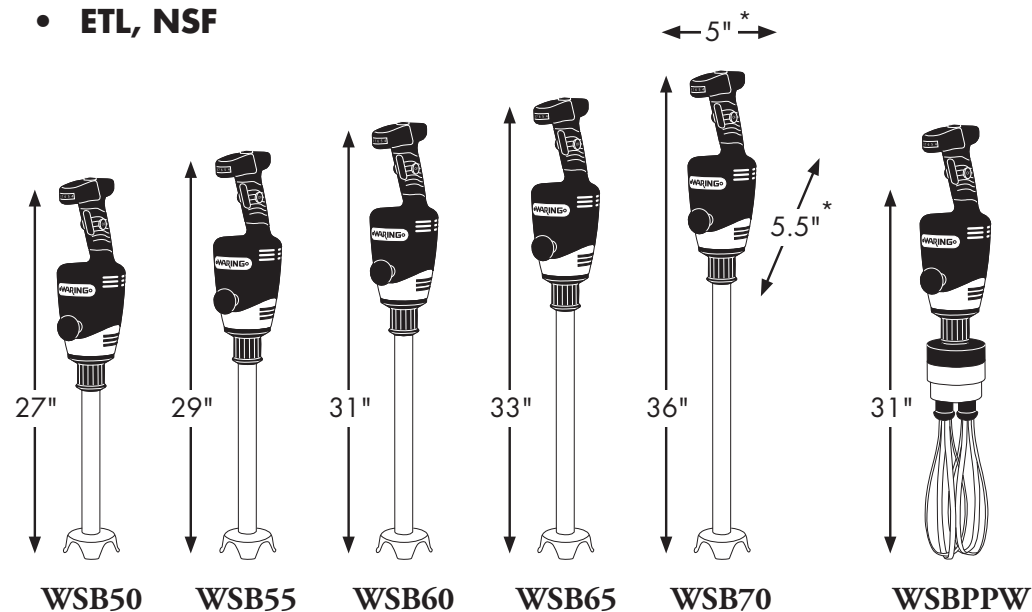

Ordering Information

Description	Catalog #	Std Pkg.	Ship Wt. (Lbs.)	Cubic Feet	UPC Code
12" Big Stix® Immersion Blender	WSB50	2	9.5	1.70	040072002137
14" Big Stix® Immersion Blender	WSB55	2	9.75	1.90	040072002120
16" Big Stix® Immersion Blender	WSB60	2	10.0	2.10	040072002113
18" Big Stix® Immersion Blender	WSB65	2	10.25	2.30	040072002878
21" Big Stix® Immersion Blender	WSB70	2	10.38	2.60	040072002885
12" Stainless Steel Shaft	WSB50ST	6	2.5	1.59	040072002540
14" Stainless Steel Shaft	WSB55ST	6	2.75	1.96	040072002557
16" Stainless Steel Shaft	WSB60ST	6	3.0	2.17	040072002564
18" Stainless Steel Shaft	WSB65ST	6	3.25	2.38	040072002922
21" Stainless Steel Shaft	WSB70ST	6	3.38	2.70	040072002939
10" Big Stix® Whisk	WSBPPW	2	22.0	2.94	040072008184
10" Whisk Attachment	WSB2W	4	18.2	1.20	040072009242
2 Stainless Steel Whipping Paddles	WSBWP	10	1.5	0.07	040072008504
Bowl Clamp	WSBBC	1	4.0	0.13	040072006937
Wall Mount Hanger	WSB01	64	32.1	1.66	040072002380
Big Stix® Power Pack	WSBPP	2	7.0	1.27	040072002649

* 5" width and 5.5" depth are the same for all five immersion blenders and whisk

Optional Accessories

Waring makes it easy to do more than just blend. The 10" Stainless Steel Whisk Attachment quickly transforms the Big Stik® into a gentle giant as it whips delicate egg whites, creams to any consistency and mashes potatoes in record time with its heavy-duty construction. The bowl clamp lightens the load for hands-free operation while the wall-mount hanger provides an easy storage option.