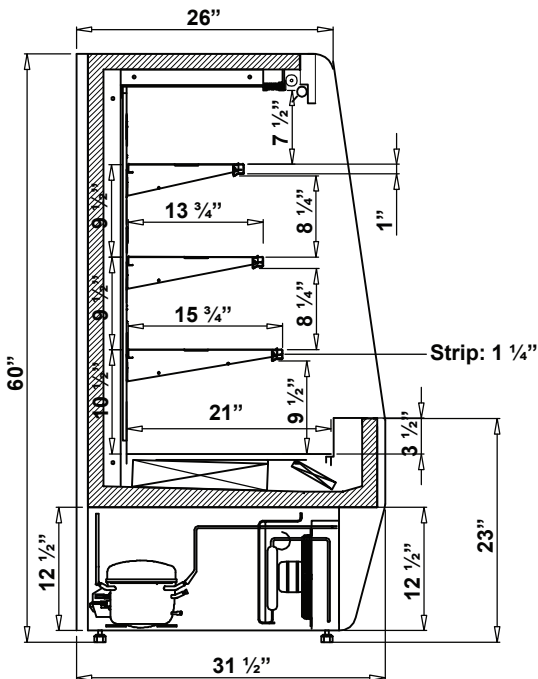

Technical Drawings

***All equipment are designed to operate in a controlled environment below 75°F (+24°C) temperature and HR 55% relative humidity.

Dimensions

Model	Dimension W x D x H	Weight (lbs / kg)
40MSS4	51 1/2" x 31 1/2" x 60"	—
40MSS5	63 1/2" x 31 1/2" x 60"	—
40MSS6	77 1/4" x 31 1/2" x 60"	—
40MSS8	101 3/4" x 31 1/2" x 60"	—

* Customizable options available

* Multiple sizes available

Voltage

- 40MSS4,5 : 115V, 1ph, 60 Hz, 15A, max. fuse: 20A
- 40MSS6,8 : 115V/ 220V, 1ph, 60 Hz, 11A, max. fuse: 15A

* Specifications are subject to change without notice.

**All measurements are approximates.