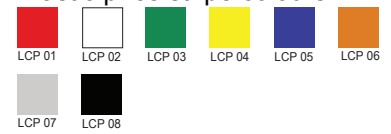

Plastic price stripe colours