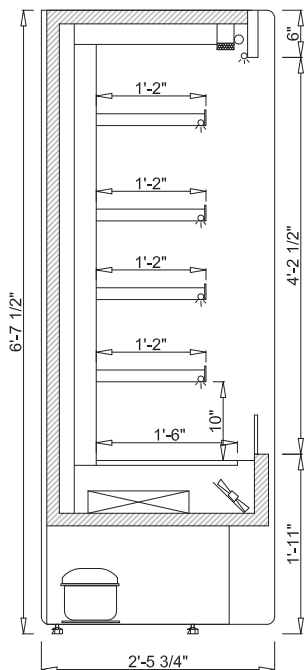

10MSS 4 Shelves, Self Contained

Stainless Steel Finish

29" DEEP SLIM LINE

MULTI-DECK

OPEN MERCHANDISERS

10MSS4

Standard features

- Self contained
- Dynamic cooling
- LED lights on all shelves
- Price strips - color selection available
- Stainless steel finish
- Night curtain
- Display shelves (height/angle adjustable)
- Adjustable legs
- Electronic programmable thermostat
- Digital temperature display
- Auto defrost

Technical Drawings

Dimensions

Model	Dimension W x D x H	Weight (lbs / kg)
10MSS3	39 1/2" x 29 3/4" x 82"	331 / 150
10MSS4	51 1/2" x 29 3/4" x 82"	397 / 180
10MSS5	63 1/2" x 29 3/4" x 82"	463 / 210
10MSS6	75 1/2" x 29 3/4" x 82"	551 / 250
10MSS8	100" x 29 3/4" x 82"	639 / 290