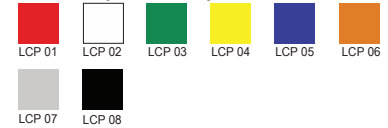

Plastic price stripes colors