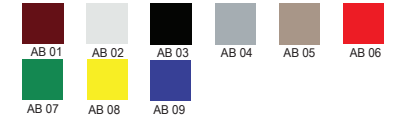

Options

- Remote compressor
- All stainless steel base and front
- Possibility of multiplexing merchandiser
- Self-served units upon request
- Variety of finished colours

Metal elements colors

Plastic bumpers colors

Plastic sides colors

Granite colors

Aluminum profiles colors

Dimensions

Model	Dimension W x D x H	Weight (lbs / kg)
BSC90D-OUT	52 3/4" x 52 3/4" x 48 1/2"	331 / 150

Technical Drawings

Voltage

- 115V / 1ph / 60 Hz / 6A, max. fuse: 15A