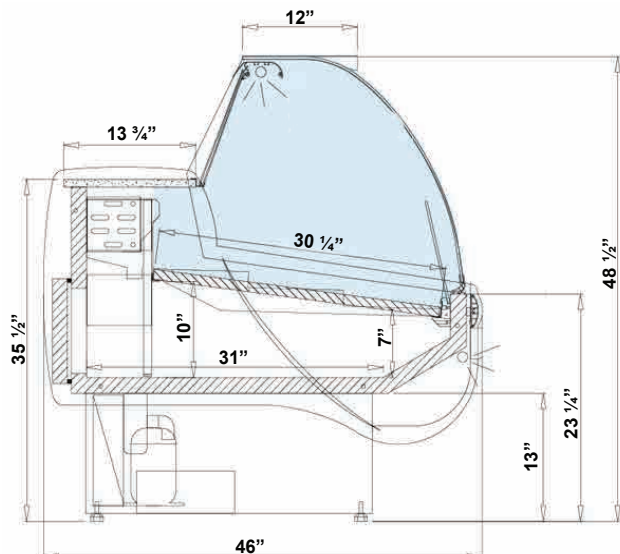

BSCD90-OUT

Curved Glass, Self Contained

**OUTSIDE CORNER REFRIGERATED
DELI/MEAT/CHEESE/SALAD
CASE MATCHING W/ BSC**

BSCD90-OUT

Standard Features

- Curved front glass
- Granite work counter
- Interior LED lighting
- Additional refrigerated under-shelf storage cabinet
- ABS sides - (off-white)
- Painted white front and base
- Front bumper - different colors available
- Digital temperature display
- Gravity cooling system
- Automatic defrost cycle
- Automatic condensation disposal
- Front glass defogging system

Plastic sides colors

Granite colors

Aluminum profiles colors

Dimensions

Model	Dimension W x D x H	Weight (lbs / kg)
BSC90D-OUT	52 3/4" x 52 3/4" x 48 1/2"	331 / 150

Technical Drawings

Voltage

- 115V / 1ph / 60 Hz / 6A, max. fuse: 15A