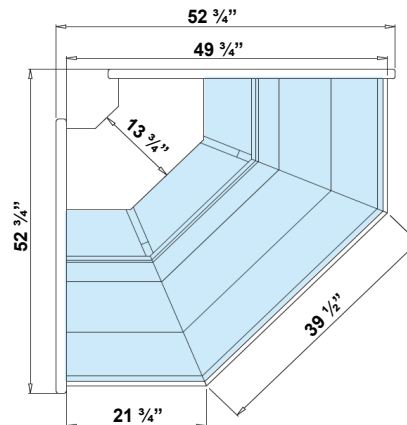

BSCD90-OUT

Curved Glass, Self Contained

**OUTSIDE CORNER REFRIGERATED
DELI/MEAT/CHEESE/SALAD
CASE MATCHING W/ BSC**

BSCD90-OUT

Standard Features

- Curved front glass
- Granite work counter
- Interior LED lighting
- Additional refrigerated under-shelf storage cabinet
- ABS sides - (off-white)
- Painted white front and base
- Front bumper - different colors available
- Digital temperature display
- Gravity cooling system
- Automatic defrost cycle
- Automatic condensation disposal
- Front glass defogging system

Plastic sides colors

Granite colors

Aluminum profiles colors

Dimensions

Model	Dimension W x D x H	Weight (lbs / kg)
BSC90D-OUT	52 3/4" x 52 3/4" x 48 1/2"	331 / 150

Technical Drawings

Voltage

- 115V / 1ph / 60 Hz / 6A, max. fuse: 15A