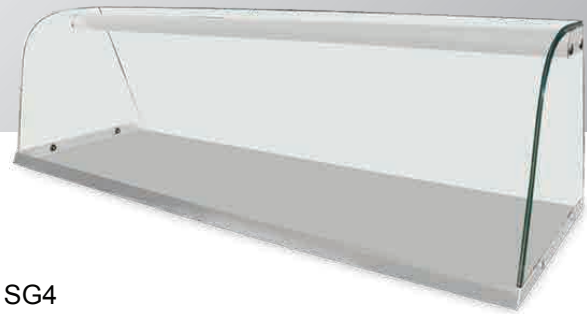

PASTRY CASES

SG Curved Glass

**SNEEZE GUARD
COUNTER TOP MULTI-USE
DRY DISPLAY**

SG8

SG4

Standard Features

- Curved front glass
- Removable glass shelf

Options

- Exposition area made of painted steel
- different colors available
- Anodised aluminum profiles color gold or silver

Aluminum profiles colors

Technical Drawing

Dimensions

Model	Dimension W x D x H	Weight (lbs / kg)
SG4	47 3/4" x 17" x 15 1/2"	66 / 30
SG6	71 3/4" x 17" x 15 1/2"	93 / 42