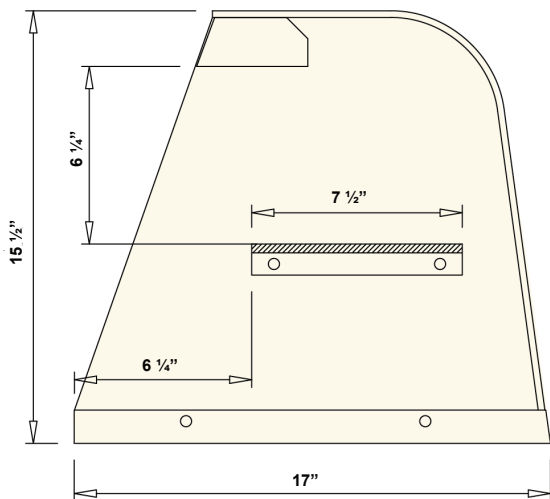

PASTRY CASES

SG Curved Glass

**SNEEZE GUARD
COUNTER TOP MULTI-USE
DRY DISPLAY**

SG8

SG4

Standard Features

- Curved front glass
- Removable glass shelf

Options

- Exposition area made of painted steel
- different colors available
- Anodised aluminum profiles color gold or silver

Aluminum profiles colors

Technical Drawing

Dimensions

Model	Dimension W x D x H	Weight (lbs / kg)
SG4	47 3/4" x 17" x 15 1/2"	66 / 30
SG6	71 3/4" x 17" x 15 1/2"	93 / 42