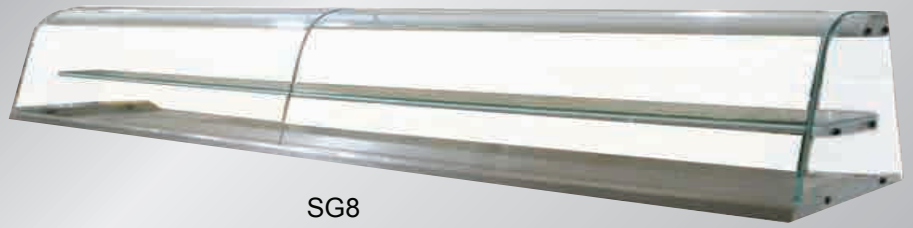

PASTRY CASES

SG Curved Glass

**SNEEZE GUARD
COUNTER TOP MULTI-USE
DRY DISPLAY**

SG8

SG4

Standard Features

- Curved front glass
- Removable glass shelf

Options

- Exposition area made of painted steel
- different colors available
- Anodised aluminum profiles color gold or silver

Aluminum profiles colors

Technical Drawing

Dimensions

Model	Dimension W x D x H	Weight (lbs / kg)
SG4	47 3/4" x 17" x 15 1/2"	66 / 30
SG6	71 3/4" x 17" x 15 1/2"	93 / 42